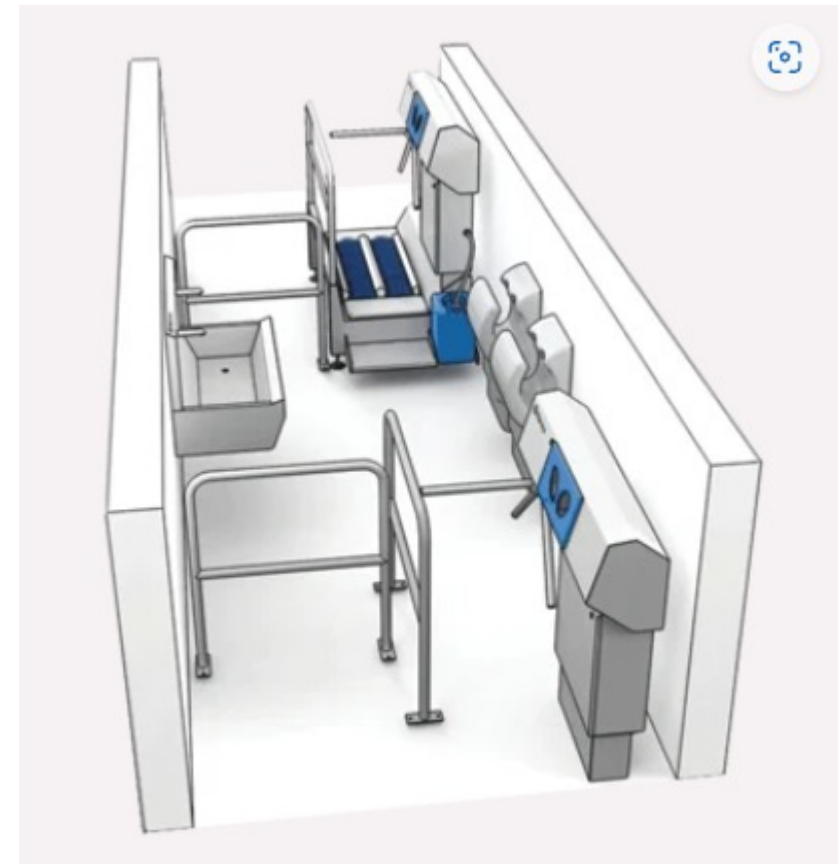

SOLE DISINFECTION

HYGIENE ACCESSORIES

DRY AND STORAGE RACKS

SOCIAL ROOM EQUIPMENT

DIV Rekvisita

Giesser beikn.11250-13
PrimeL.flex
GIE1125013

Giesser beikn.11250-15
PrimeL.flex
GIE1125015

Giesser beikniv 11251-13
PrimeLine
GIE1125113