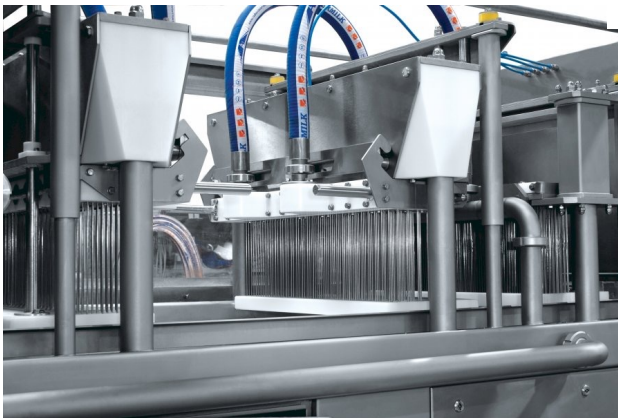

NOWICKI
Food Machinery

BIZERBA

LAKE OG MARINERING INJECTORER

Produkter til Fiske industrien

MHM-68 S injector with the servo system

The SCADA monitoring system

Brine injectors

LAKE OG MARINERING INJECTORER

Injector SAS system with an integrated weighing system

Injectors SAS single head and multiple head

LAKE OG MARINERING INJECTORER

LAKEBLANDERE

Brine mixers

Dual brine preparation system

VINKELKVERN 130-200 frossen